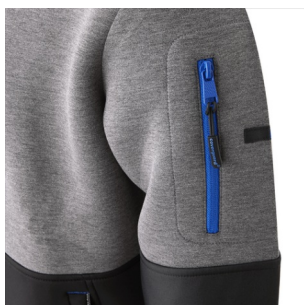

# KANGARU

Ref. **5KAG35**

Jacket

Jacket

SBS

## The +

- Innovative material
- Multi-pockets
- Freedom of movement
- Reinforced zones: elbow + pocket bags

## TECHNICAL FEATURES

**Collar** High collar, Chin protection  
**Closing** Central zipper  
**Pockets** 2 zipped chest pockets under piping/2 lower zipped pockets under piping (reinforced in Oxford)/1 zipped sleeve pocket + 2 pen loops/2 inside lower pockets